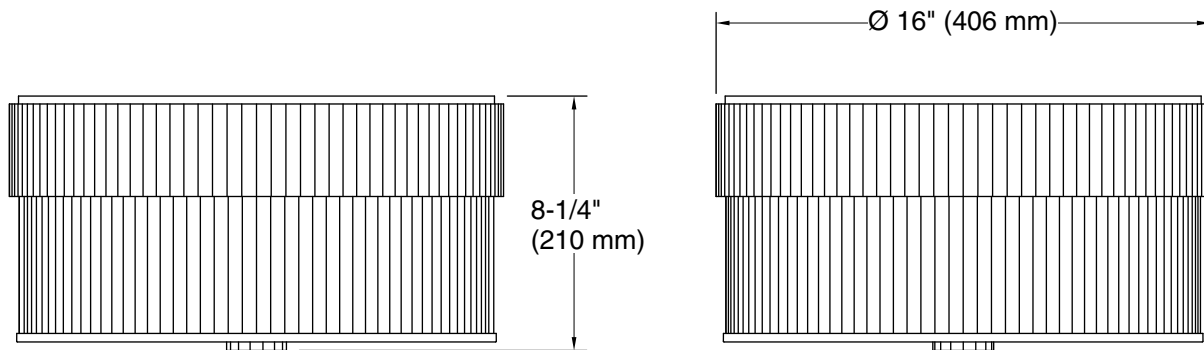

Features

- Scalloped metal details are juxtaposed against a delicate matte ribbed glass shade for dramatic elegance
- A great piece for any space — especially in a hallway, mudroom, bedroom, closet, or bathroom
- Requires three medium base (E26) light bulbs (sold separately); works best with A19 bulbs
- Suitable for damp locations, per UL 1598
- Includes installation hardware

Required Electrical Service

One circuit required.

120 V, 60 Hz

Technical Information

All product dimensions are nominal.

Installation Type:	Flush-mount
Material:	Steel, Brass, Glass
Number of Lights:	3
Lighting Type:	Socket-based
Socket Type:	E-26 Medium
Number of Shades:	1
Shade Type:	Glass - frosted