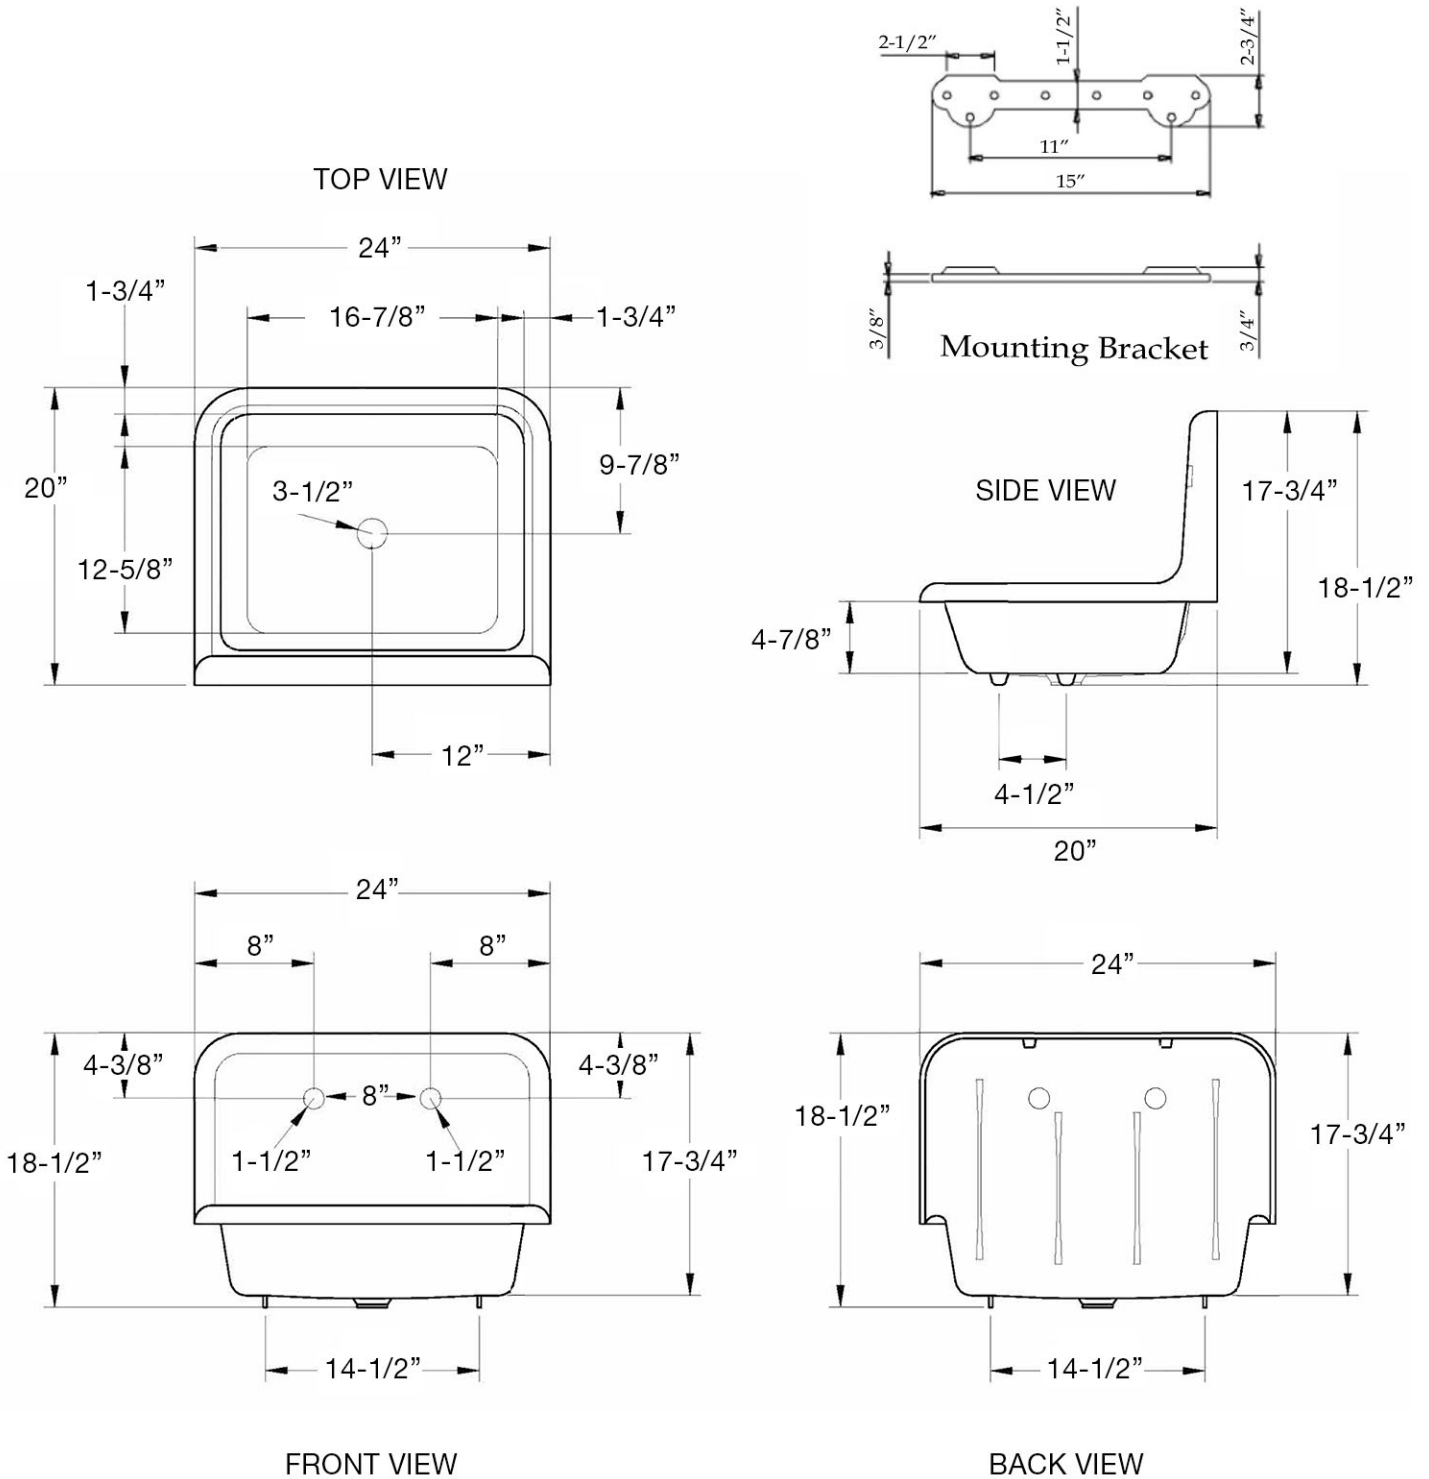

MAIDSTONE

www.MaidstoneSupply.com

Cast Iron High Back Farm Sink

Part No: 138-C4

Contact Maidstone for additional information and specifications. For complete warranty information and a list of dealers visit www.MaidstoneSupply.com. All products and specifications are subject to change without notice. Maidstone is not responsible for typographical and/or dimensional errors. Typographical errors are subject to correction.

Note: Rough-in dimensions may vary +/- 1/2" and are subject to change. No responsibility is assumed by Maidstone.