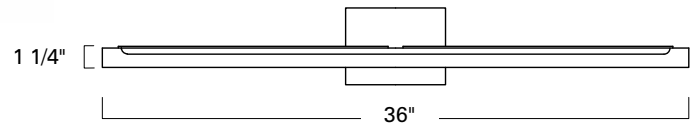

DOUBLE-L LED

8146 - 26"

8147 - 36"

Project Name _____

Fixture Type _____

Quantity _____

Norwell | Lighting

I L E X

Custom Metalcraft

36" Sconce
8147-CH-FA

Top View

26" Sconce
8147-BN-FA

36" Sconce
8147-CH-FA

LED ADA

Product Name / Model / Dimensions				Finish Options	Diffuser	Lamping Options
DOUBLE- L - 26" 8146, 36" 8147				Standard Chrome / CH Brushed Nickel / BN	Standard Frosted Acrylic / FA	Standard LED 8146 - 1023lm, 21 Watt, 3000K, 80 CRI ELV & Triac & 0-10V Dimming 100v-277v 8147 - 1324lm, 28 Watt, 3000K, 80 CRI ELV & Triac & 0-10V Dimming 100v-277v
	Height	Width	Projection			
8146	1 1/4"	26"	4"			
8147	1 1/4"	36"	4"			
Backplate 5" H X 6 1/2" W						