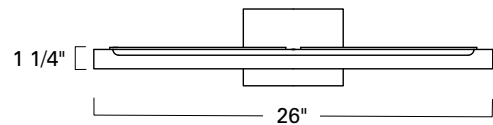

DOUBLE-L LED

8146 - 26"

8147 - 36"

Project Name _____

Fixture Type _____

Quantity _____

Norwell | Lighting

I L E X

Custom Metalcraft

36" Sconce
8147-CH-FA

Top View

26" Sconce
8147-BN-FA

36" Sconce
8147-CH-FA

LED ADA

Product Name / Model / Dimensions				Finish Options	Diffuser	Lamping Options
DOUBLE- L - 26" 8146, 36" 8147				Standard Chrome / CH Brushed Nickel / BN	Standard Frosted Acrylic / FA	Standard LED 8146 - 1023lm, 21 Watt, 3000K, 80 CRI ELV & Triac & 0-10V Dimming 100v-277v 8147 - 1324lm, 28 Watt, 3000K, 80 CRI ELV & Triac & 0-10V Dimming 100v-277v
	Height	Width	Projection			
8146	1 1/4"	26"	4"			
8147	1 1/4"	36"	4"			
Backplate 5" H X 6 1/2" W						