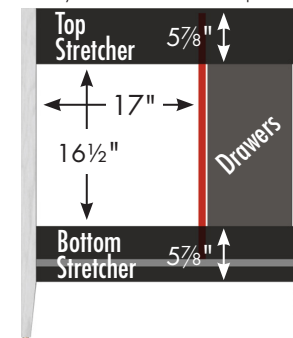

internal dividers

Vanity back clear openings for plumbing
(may need to cut adjustable shelf)

30" Newhalem Vanity
Drawers Right
30" wide
34½" tall
21½" or 19" front-to-back