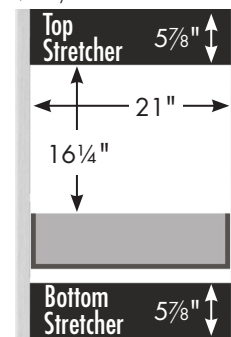

Adjustable/removable shelf under basin behind doors

Vanity back clear openings for plumbing (may need to cut adjustable shelf)

24" Ravenna Vanity

24" wide
34½" tall
21" or 18" front-to-back